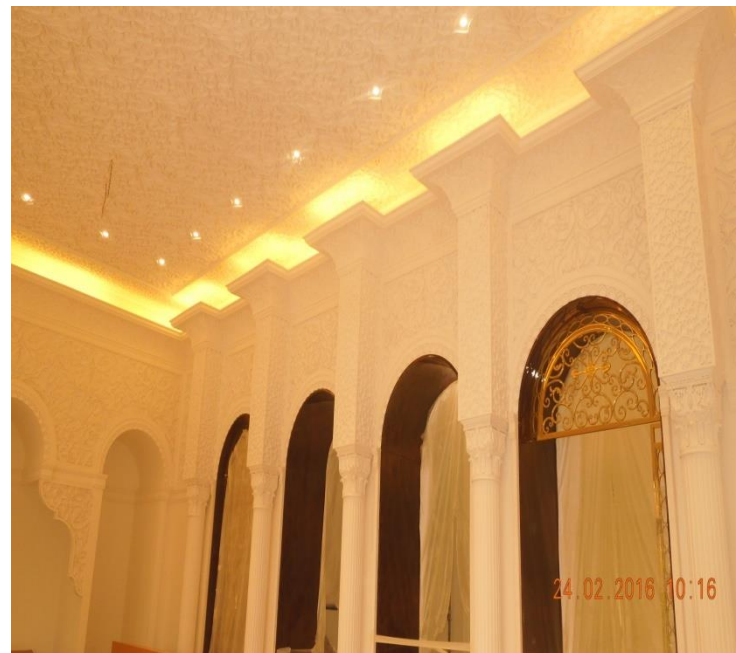

ROYAL PALACE INTERIOR DECORATION LLC

P.O Box – 294464 (Dubai – UAE)

CEILING

Tel: 045148084

Fax: 044 490418

Email: Eman@royal-palace-decor.com

Mob: 055 369 8000

0503490312

Website: www.royal-palace-decor.com