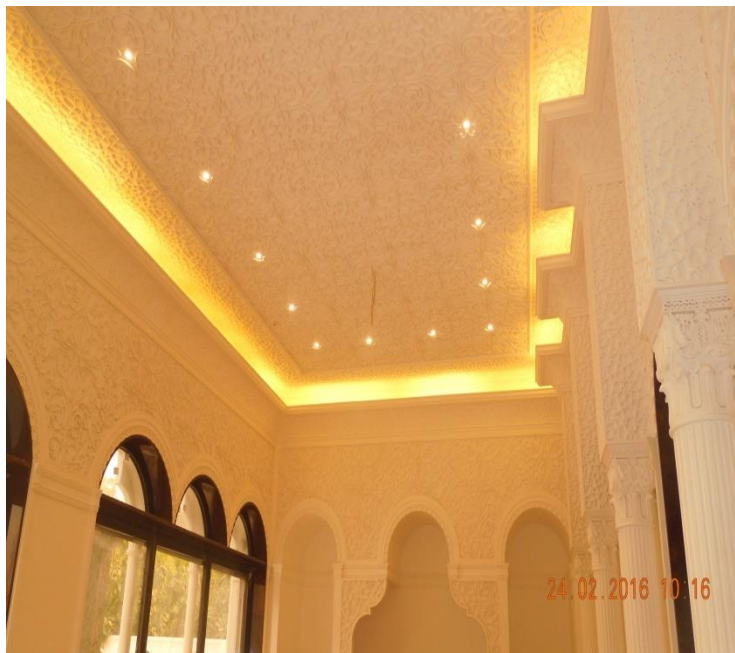

ROYAL PALACE INTERIOR DECORATION LLC

P.O Box – 294464 (Dubai – UAE)

CEILING

Tel: 045148084

Fax: 044 490418

Email: Eman@royal-palace-decor.com

Mob: 055 369 8000

0503490312

Website: www.royal-palace-decor.com