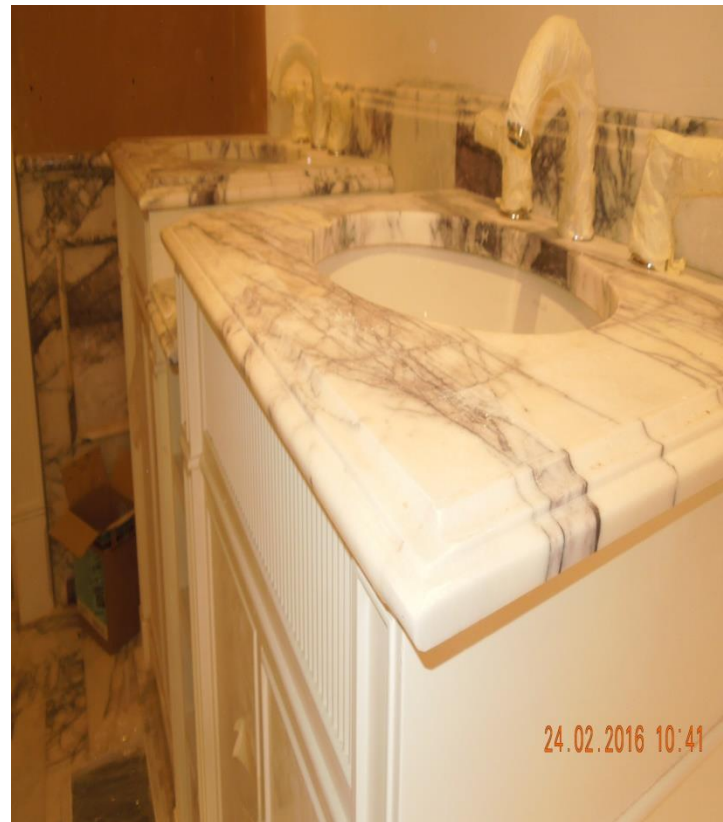

ROYAL PALACE INTERIOR DECORATION LLC

P.O Box – 294464 (Dubai – UAE)

**WASH
AREA**

Tel: 045148084

Fax: 044 490418

Email: Eman@royal-palace-decor.com

Mob: 055 369 8000

0503490312

Website: www.royal-palace-decor.com