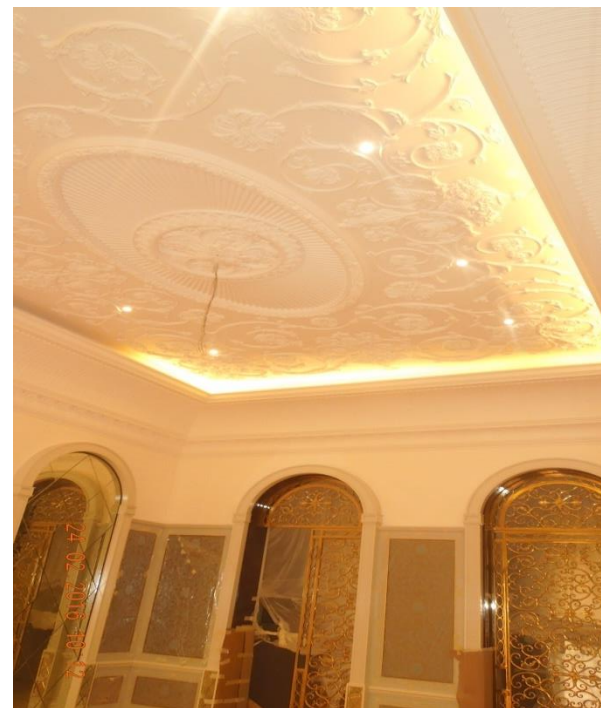

ROYAL PALACE INTERIOR DECORATION LLC

P.O Box – 294464 (Dubai – UAE)

CEILING

Tel: 045148084

Fax: 044 490418

Email: Eman@royal-palace-decor.com

Mob: 055 369 8000

0503490312

Website: www.royal-palace-decor.com